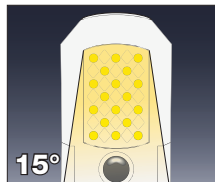

**Practical rechargeable cordless lamp
18 + 4 LED**

- 18 lateral high luminous LED with special mirror effect
- 4 additional LED in the head of the lamp
- magnetic swivel base by 90° to 2 sides
- extensible hanging bracket
- rubber-coated case
- including AC-adapter and car-charger 12 V

Lámpara recargable 18 + 4 LED práctica

- 18 LED laterales de alta luminosidad por efecto de espejo
- 4 LED linterna en la cabeza
- base magnética abatible a 90° por los 2 lados
- soporte en „U“ extensible
- revestimiento de goma
- incluye cargador de red 100-240 V 50/60 Hz y cargador 12-24 V

Lanterna recarregável prática com 18 + 4 LED

- 18 LED laterais de alta luminosidade pelo efeito de espelho.
- 4 LED lanterna na cabeça
- base magnética rebatível em 90° nos 2 lados
- suporte pendurado extensível
- revestimento em borracha
- inclui carregador AC e carregador de carro 12-24 V

Li-Polymer 3.6 V (1000 mAh)

18 LED
180 LUX (1m)

1x ○ 18 LED
2x ○ 4 LED
3x ● off

120 x 65 x 23 mm

Art.	
32008	18 LED / 4 LED

4 LED
60 LUX