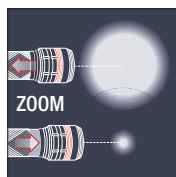

Linterna recargable en aluminio

con CREE LED 6 W, con zoom, 3 funciones de luz

Lanterna recarregável em alumínio

com 6 watt CREE LED, função zoom, 3 funções de luz

Li-Ion 3.7 V (2000 mAh)

1 LED
6 W CREE
500 lm

Art.	
32054	6W CREE LED

	ZOOM
	2.5 h
	6-8 h
	12 h

↕ L 160 mm, Ø 42 mm

Torch POCKET

with super-powerful NICHIA LED.
High intensive spot light 10 m, with stainless steel clip and fits in any trouser pocket.