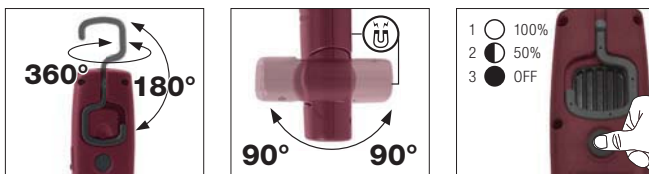

Art.	
32033	5 W HIGH CRI COB LED

Li-Ion 3.7 V (2600 mAh)

**5 W HIGH
CRI COB LED**
380 lm (0-5min.)
180 lm (>5min.)

Chip On Board / Chip en placa / Chip na placa